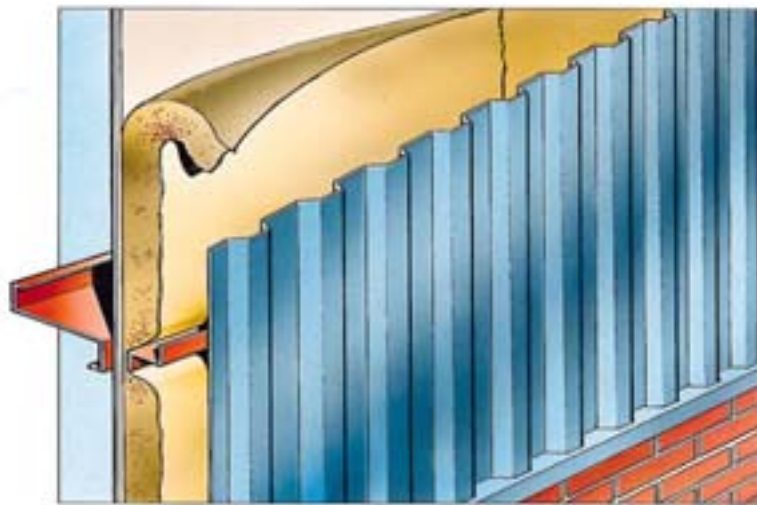

Mayplas

The Insulation Converter

5 I I Paper Faced Glassfibre Roll

Product Guide

Mayplas 5 I I Paper Faced Glassfibre Roll is designed for use in thermal & acoustic applications where additional tear strength is a requirement

The paper facing forms a vapour check to BS 2972:1989 and is usually placed on the warm side of the structure

- * **25mm - 200mm thicknesses**
- * **Vapour check to BS 2972:1989**
- * **Bitumenised kraft paper facing**
- * **Ideal for use under metal cladding**